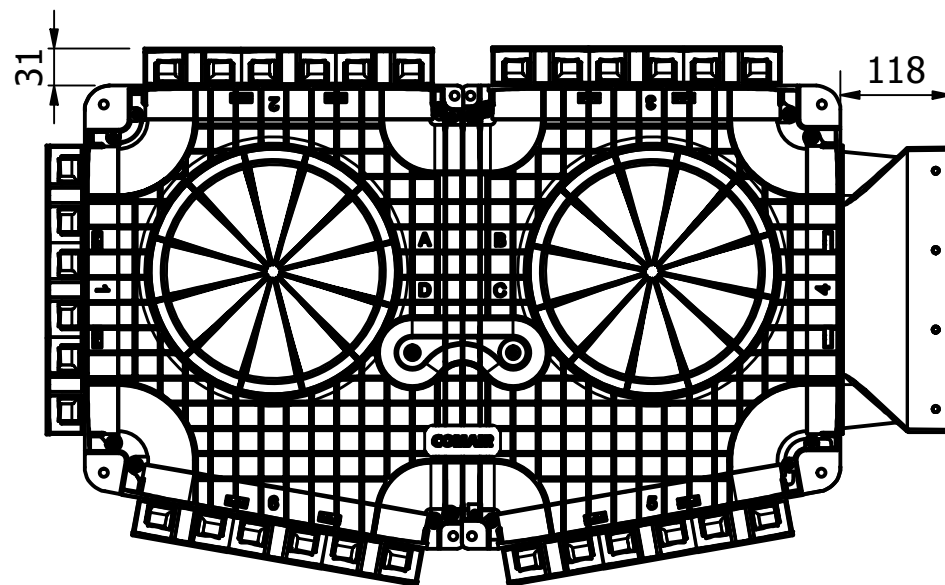

Connection for Comair FLX Duct Ø70mm (15x)

Connection for metal rectangular tube (220x80)

PART NAME S70.FKK77777.DDDD / Hoofdverdeelplenum 15xØ70 1xK220x80 4xD				
DRAWING NUMBER VENTILAIR 9099001699	MATERIAL Mixed	REVISION HISTORY		
		REV	DATE	DESCRIPTION
Colour RAL 9005/7035	DATE 2-9-2024			
SCALE 1:6	PROJ A-A 	UNITS mm	SIZE A3	DRAWN BY RND
				CHECKED BY